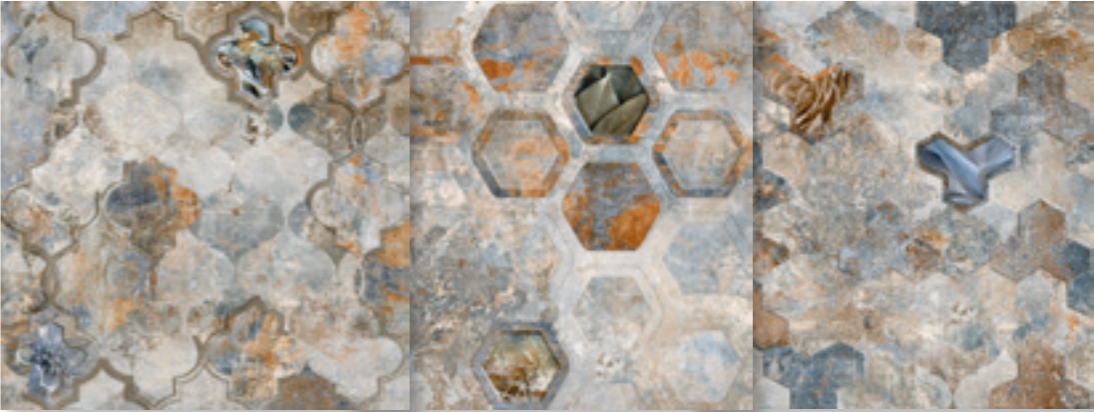

Corfu G 60.8x60.8 cm [24"x24"] B24 · PEI III

3 graphics variation

Corfu MG 60.8x60.8 cm [24"x24"] B24 · PEI III

3 graphics variation

SANTORINI

60.8x60.8   PL  

Memphis Lapatto 60.8X60.8 cm [24"x24"] B28 · PEI IV