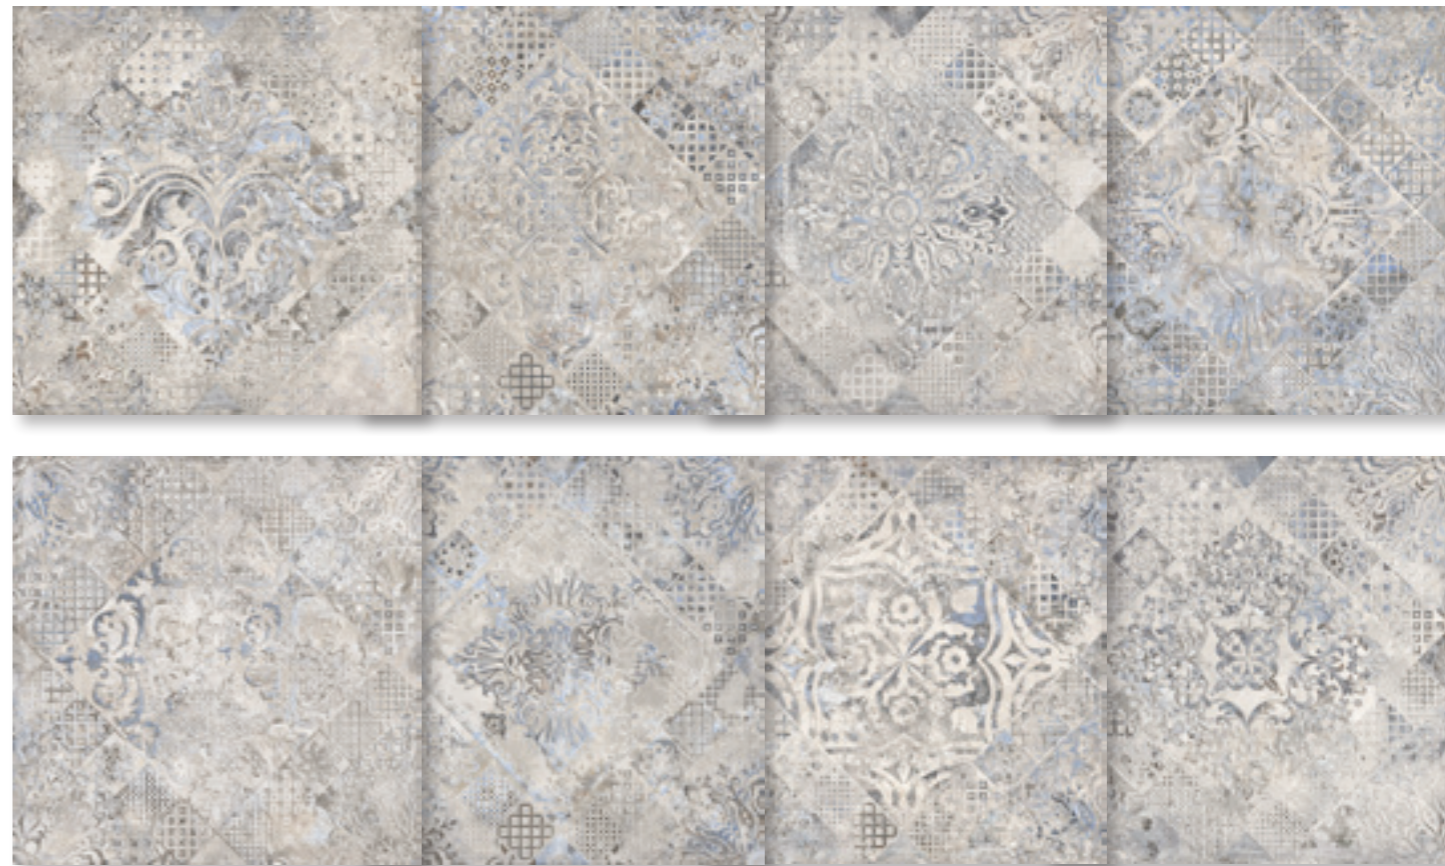

60x60   PL  R L

Memphis Lapatto 60x60 cm [24"x24"] B54 · PEI IV

8 graphics variation

CANCÚN

60x60   PL  R L

decor

Cancún Pearl Lapatto 60x60 cm [24"x24"] B51 · PEI III

9 graphics variation